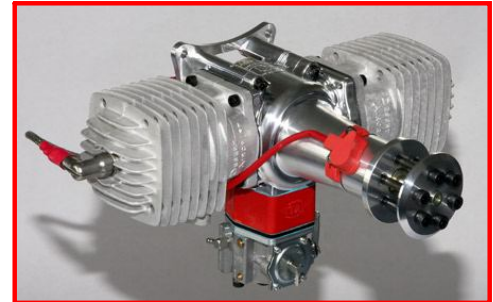

Extreme Flight STOCK promo's

special prices on our stock planes only
Yak 54 110" (2m80): 1150 → 1050€
all colours available !

Yak 54 88" (2m23): 750 → 690€
available in blue and red

Extra 330 88,5" (2m25): 750 → 690€
available in blue/yellow

OUTLAW : 115 → 99€
all colours available

DA170 in stock : 1529 €

special conditions on all DA engines
contact us for more info

KRILL STOCK promo's !!!

special prices on our stock planes only

Katana 2m60 Extreme colorscheme : ~~1527~~ → 1390 €

Yak55M 3m : ~~2743~~ → 2290 €